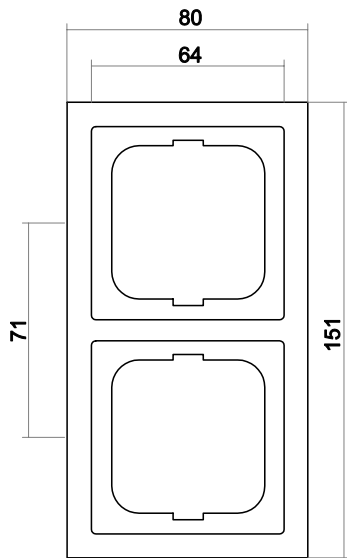

- ÿ RoHS compliant
- ÿ Cover: Thermoplastic (PC)
 - Shock-proof and fracture-proof
 - UV-resistant
 - Free of PVC and halogen
- ÿ Suitable for channel installation

Technical data

Dimensions	
Rocker	63 mm x 63 mm
Cover frame, 1gang	80 mm x 80 mm
Installation depth for flush-mounted inserts	For flush-mounted boxes according to DIN 49073-1 (unless specified otherwise)
Mounting height for switches	17 mm
for socket outlet	14 mm
Protection	IP 20
Operating temperature	-25°C - 40°C
Storage temperature	-25°C - 40°C

Busch blind switch with
rotary knob
Colour: Studio white

Dimensional drawings of selected articles

Switch

Socket outlet

Cover frame, 1gang

Cover frame, 2gang

Cover frame, 3gang

Cover frame, 4gang

Cover frame, 5gang

Dimensional drawings of selected articles

Surface-mounted housing, 1gang

Surface-mounted housing, 2gang

Surface-mounted housing, 3gang

Experiencing the design of the Busch-Jaeger switch ranges with the light switch app. Free download for iOS and Android