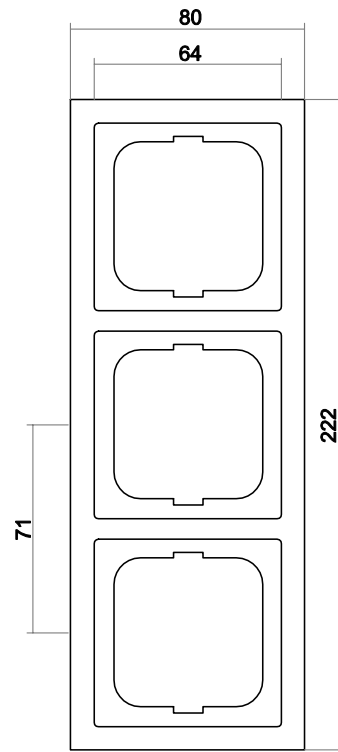

- ÿ RoHS compliant
- ÿ Cover: Thermoplastic (PC)
 - Shock-proof and fracture-proof
 - UV-resistant
 - Free of PVC and halogen
- ÿ Suitable for channel installation

Technical data

Dimensions	
Rocker	63 mm x 63 mm
Cover frame, 1gang	80 mm x 80 mm
Installation depth for flush-mounted inserts	For flush-mounted boxes according to DIN 49073-1 (unless specified otherwise)
Mounting height for switches	17 mm
for socket outlet	14 mm
Protection	IP 20
Operating temperature	-25°C - 40°C
Storage temperature	-25°C - 40°C

Busch blind switch with
rotary knob
Colour: Studio white

Dimensional drawings of selected articles

Switch

Socket outlet

Cover frame, 1gang

Cover frame, 2gang

Cover frame, 3gang

Cover frame, 4gang

Cover frame, 5gang

Dimensional drawings of selected articles

Surface-mounted housing, 1gang

Surface-mounted housing, 2gang

Surface-mounted housing, 3gang

Experiencing the design of the Busch-Jaeger switch ranges with the light switch app. Free download for iOS and Android