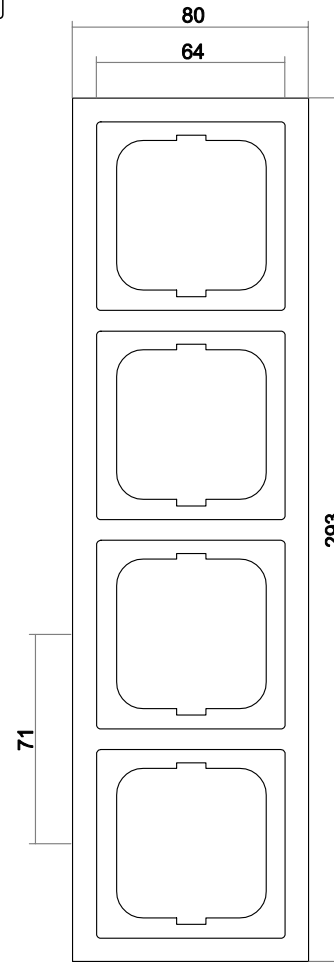

Aluminium silver (-83)
With cover frame
aluminium silver (-183 K)
Rocker/cover frame
similar to RAL 9006

Studio white matt (-884)
With cover frame
studio white matt (-884 K)
Rocker/cover frame similar to
RAL 9016

- ÿ RoHS compliant
- ÿ Cover: Thermoplastic (PC)
 - Shock-proof and fracture-proof
 - UV-resistant
 - Free of PVC and halogen
- ÿ Suitable for channel installation

Technical data

Dimensions	
Rocker	63 mm x 63 mm
Cover frame, 1gang	80 mm x 80 mm
Installation depth for flush-mounted inserts	For flush-mounted boxes according to DIN 49073-1 (unless specified otherwise)
Mounting height for switches	17 mm
for socket outlet	14 mm
Protection	IP 20
Operating temperature	-25°C - 40°C
Storage temperature	-25°C - 40°C

Busch blind switch with
rotary knob
Colour: Studio white

Dimensional drawings of selected articles

Switch

Socket outlet

Cover frame, 1gang

Cover frame, 2gang

Cover frame, 3gang

Cover frame, 4gang

Cover frame, 5gang

Dimensional drawings of selected articles

Surface-mounted housing, 1gang

Surface-mounted housing, 2gang

Surface-mounted housing, 3gang

Experiencing the design of the Busch-Jaeger switch ranges with the light switch app. Free download for iOS and Android