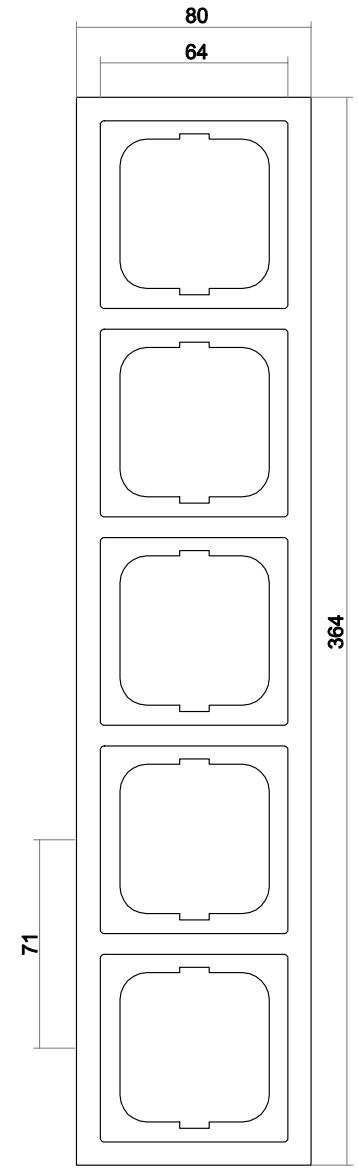

Aluminium silver (-83)
With cover frame
aluminium silver (-183 K)
Rocker/cover frame
similar to RAL 9006

Studio white matt (-884)
With cover frame
studio white matt (-884 K)
Rocker/cover frame similar to
RAL 9016

- ÿ RoHS compliant
- ÿ Cover: Thermoplastic (PC)
 - Shock-proof and fracture-proof
 - UV-resistant
 - Free of PVC and halogen
- ÿ Suitable for channel installation

Technical data

Dimensions	
Rocker	63 mm x 63 mm
Cover frame, 1gang	80 mm x 80 mm
Installation depth for flush-mounted inserts	For flush-mounted boxes according to DIN 49073-1 (unless specified otherwise)
Mounting height for switches	17 mm
for socket outlet	14 mm
Protection	IP 20
Operating temperature	-25°C - 40°C
Storage temperature	-25°C - 40°C

Busch blind switch with
rotary knob
Colour: Studio white

Dimensional drawings of selected articles

Switch

Socket outlet

Cover frame, 1gang

Cover frame, 2gang

Cover frame, 3gang

Cover frame, 4gang

Cover frame, 5gang

Dimensional drawings of selected articles

Surface-mounted housing, 1gang

Surface-mounted housing, 2gang

Surface-mounted housing, 3gang

Experiencing the design of the Busch-Jaeger switch ranges with the light switch app. Free download for iOS and Android