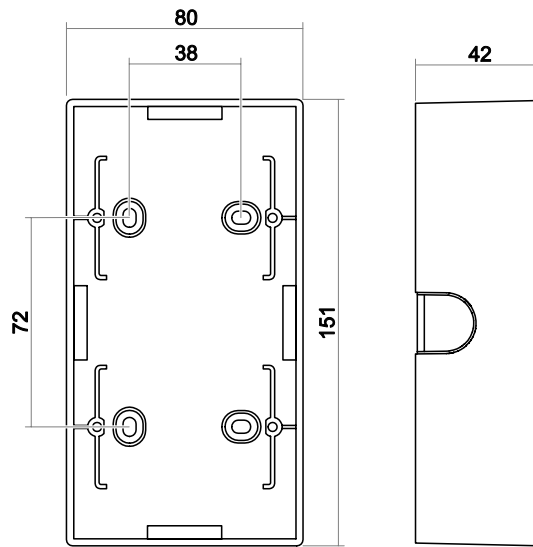

- ÿ RoHS compliant
- ÿ Cover: Thermoplastic (PC)
 - Shock-proof and fracture-proof
 - UV-resistant
 - Free of PVC and halogen
- ÿ Suitable for channel installation

Technical data

Dimensions	
Rocker	63 mm x 63 mm
Cover frame, 1gang	80 mm x 80 mm
Installation depth for flush-mounted inserts	For flush-mounted boxes according to DIN 49073-1 (unless specified otherwise)
Mounting height for switches	17 mm
for socket outlet	14 mm
Protection	IP 20
Operating temperature	-25°C - 40°C
Storage temperature	-25°C - 40°C

Busch blind switch with
rotary knob
Colour: Studio white

Dimensional drawings of selected articles

Switch

Socket outlet

Cover frame, 1gang

Cover frame, 2gang

Cover frame, 3gang

Cover frame, 4gang

Cover frame, 5gang

Dimensional drawings of selected articles

Surface-mounted housing, 1gang

Surface-mounted housing, 2gang

Surface-mounted housing, 3gang

Experiencing the design of the Busch-Jaeger switch ranges with the light switch app. Free download for iOS and Android