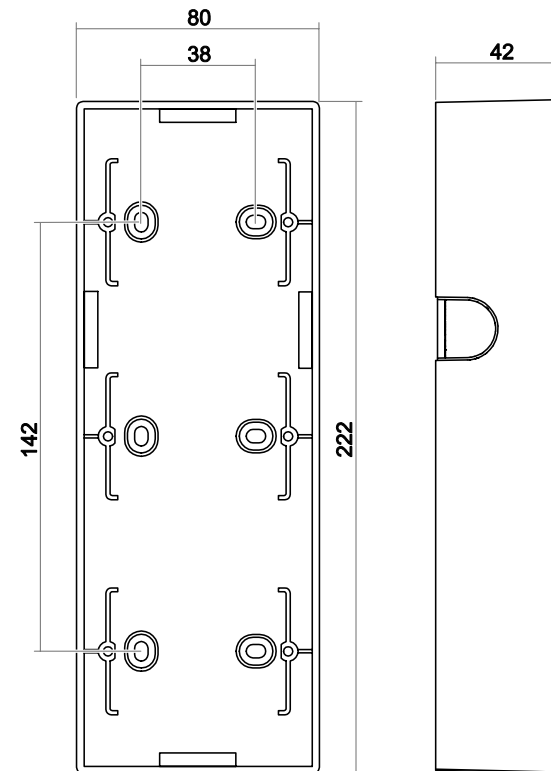

- ÿ RoHS compliant
- ÿ Cover: Thermoplastic (PC)
 - Shock-proof and fracture-proof
 - UV-resistant
 - Free of PVC and halogen
- ÿ Suitable for channel installation

Technical data

Dimensions	
Rocker	63 mm x 63 mm
Cover frame, 1gang	80 mm x 80 mm
Installation depth for flush-mounted inserts	For flush-mounted boxes according to DIN 49073-1 (unless specified otherwise)
Mounting height for switches	17 mm
for socket outlet	14 mm
Protection	IP 20
Operating temperature	-25°C - 40°C
Storage temperature	-25°C - 40°C

Busch blind switch with
rotary knob
Colour: Studio white

Dimensional drawings of selected articles

Switch

Socket outlet

Cover frame, 1gang

Cover frame, 2gang

Cover frame, 3gang

Cover frame, 4gang

Cover frame, 5gang

Dimensional drawings of selected articles

Surface-mounted housing, 1gang

Surface-mounted housing, 2gang

Surface-mounted housing, 3gang

Experiencing the design of the Busch-Jaeger switch ranges with the light switch app. Free download for iOS and Android