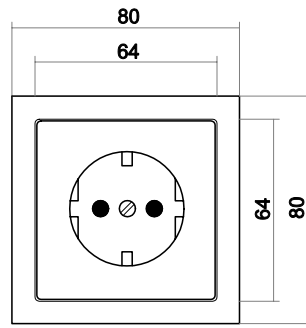

- ÿ RoHS compliant
- ÿ Cover: Thermoplastic (PC)
 - Shock-proof and fracture-proof
 - UV-resistant
 - Free of PVC and halogen
- ÿ Suitable for channel installation

Technical data

Dimensions	
Rocker	63 mm x 63 mm
Cover frame, 1gang	80 mm x 80 mm
Installation depth for flush-mounted inserts	For flush-mounted boxes according to DIN 49073-1 (unless specified otherwise)
Mounting height for switches	17 mm
for socket outlet	14 mm
Protection	IP 20
Operating temperature	-25°C - 40°C
Storage temperature	-25°C - 40°C

Busch blind switch with
rotary knob
Colour: Studio white

Dimensional drawings of selected articles

Switch

Socket outlet

Cover frame, 1gang

Cover frame, 2gang

Cover frame, 3gang

Cover frame, 4gang