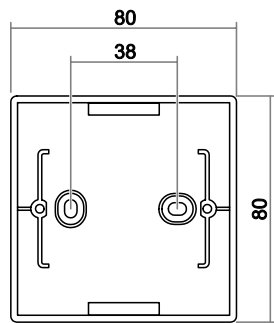

- ÿ RoHS compliant
- ÿ Cover: Thermoplastic (PC)
 - Shock-proof and fracture-proof
 - UV-resistant
 - Free of PVC and halogen
- ÿ Suitable for channel installation

Technical data

Dimensions	
Rocker	63 mm x 63 mm
Cover frame, 1gang	80 mm x 80 mm
Installation depth for flush-mounted inserts	For flush-mounted boxes according to DIN 49073-1 (unless specified otherwise)
Mounting height for switches	17 mm
for socket outlet	14 mm
Protection	IP 20
Operating temperature	-25°C - 40°C
Storage temperature	-25°C - 40°C

Busch blind switch with
rotary knob
Colour: Studio white

Dimensional drawings of selected articles

Switch

Socket outlet

Cover frame, 1gang

Cover frame, 2gang

Cover frame, 3gang

Cover frame, 4gang

Cover frame, 5gang

Dimensional drawings of selected articles

Surface-mounted housing, 1gang

Surface-mounted housing, 2gang

Surface-mounted housing, 3gang

Experiencing the design of the Busch-Jaeger switch ranges with the light switch app. Free download for iOS and Android