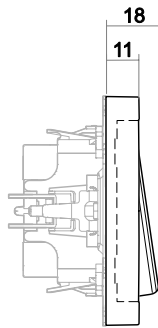

- ÿ RoHS compliant
- ÿ Cover: Thermoplastic (PC)
 - Shock-proof and fracture-proof
 - UV-resistant
 - Free of PVC and halogen
- ÿ Suitable for channel installation

Technical data

Dimensions	
Rocker	63 mm x 63 mm
Cover frame, 1gang	80 mm x 80 mm
Installation depth for flush-mounted inserts	For flush-mounted boxes according to DIN 49073-1 (unless specified otherwise)
Mounting height for switches	17 mm
for socket outlet	14 mm
Protection	IP 20
Operating temperature	-25°C - 40°C
Storage temperature	-25°C - 40°C

Busch blind switch with
rotary knob
Colour: Studio white

Dimensional drawings of selected articles

Switch

Socket outlet

Cover frame, 1gang

Cover frame, 2gang

Cover frame, 3gang

Cover frame, 4gang

Cover frame, 5gang

Dimensional drawings of selected articles

Surface-mounted housing, 1gang

Surface-mounted housing, 2gang

Surface-mounted housing, 3gang

Experiencing the design of the Busch-Jaeger switch ranges with the light switch app. Free download for iOS and Android