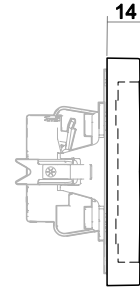

- ÿ RoHS compliant
- ÿ Cover: Thermoplastic (PC)
 - Shock-proof and fracture-proof
 - UV-resistant
 - Free of PVC and halogen
- ÿ Suitable for channel installation

Technical data

Dimensions	
Rocker	63 mm x 63 mm
Cover frame, 1gang	80 mm x 80 mm
Installation depth for flush-mounted inserts	For flush-mounted boxes according to DIN 49073-1 (unless specified otherwise)
Mounting height for switches	17 mm
for socket outlet	14 mm
Protection	IP 20
Operating temperature	-25°C - 40°C
Storage temperature	-25°C - 40°C

Busch blind switch with
rotary knob
Colour: Studio white

Dimensional drawings of selected articles

Switch

Socket outlet

Cover frame, 1gang

Cover frame, 2gang

Cover frame, 3gang

Cover frame, 4gang

Cover frame, 5gang

Dimensional drawings of selected articles

Surface-mounted housing, 1gang

Surface-mounted housing, 2gang

Surface-mounted housing, 3gang

Experiencing the design of the Busch-Jaeger switch ranges with the light switch app. Free download for iOS and Android