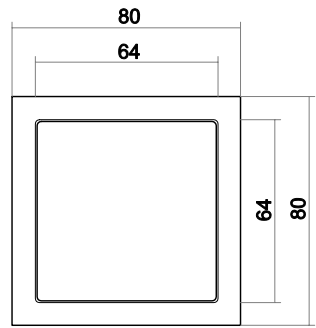

- ÿ RoHS compliant
- ÿ Cover: Thermoplastic (PC)
 - Shock-proof and fracture-proof
 - UV-resistant
 - Free of PVC and halogen
- ÿ Suitable for channel installation

Technical data

Dimensions	
Rocker	63 mm x 63 mm
Cover frame, 1gang	80 mm x 80 mm
Installation depth for flush-mounted inserts	For flush-mounted boxes according to DIN 49073-1 (unless specified otherwise)
Mounting height for switches	17 mm
for socket outlet	14 mm
Protection	IP 20
Operating temperature	-25°C - 40°C
Storage temperature	-25°C - 40°C

Busch blind switch with
rotary knob
Colour: Studio white

Dimensional drawings of selected articles

Switch

Socket outlet

Cover frame, 1gang

Cover frame, 2gang

Cover frame, 3gang

Cover frame, 4gang