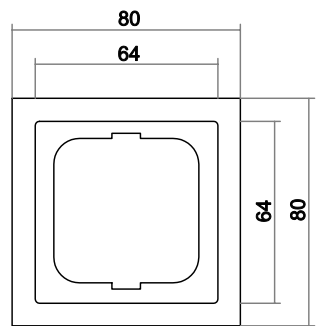

- ÿ RoHS compliant
- ÿ Cover: Thermoplastic (PC)
 - Shock-proof and fracture-proof
 - UV-resistant
 - Free of PVC and halogen
- ÿ Suitable for channel installation

Technical data

Dimensions	
Rocker	63 mm x 63 mm
Cover frame, 1gang	80 mm x 80 mm
Installation depth for flush-mounted inserts	For flush-mounted boxes according to DIN 49073-1 (unless specified otherwise)
Mounting height for switches	17 mm
for socket outlet	14 mm
Protection	IP 20
Operating temperature	-25°C - 40°C
Storage temperature	-25°C - 40°C

Busch blind switch with
rotary knob
Colour: Studio white

Dimensional drawings of selected articles

Switch

Socket outlet

Cover frame, 1gang

Cover frame, 2gang

Cover frame, 3gang

Cover frame, 4gang

Cover frame, 5gang

Dimensional drawings of selected articles

Surface-mounted housing, 1gang

Surface-mounted housing, 2gang

Surface-mounted housing, 3gang

Experiencing the design of the Busch-Jaeger switch ranges with the light switch app. Free download for iOS and Android