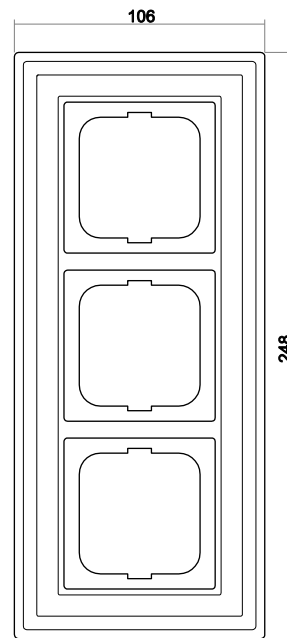

#### Dimensions

Rocker cover	63 mm x 63 mm
Cover frame, 1gang	106 mm x 106 mm
Installation depth for flush-mounted inserts	For flush-mounted boxes according to DIN 49073-1
Mounting height for switches	17 mm
Mounting height for socket outlets	13 mm

## Dimensional drawings of selected articles

Switch, 1gang

Socket outlet, 1gang

Cover frame, 1gang

Cover frame, 2gang

Cover frame, 3gang

Cover frame, 4gang

Cover frame, 5gang