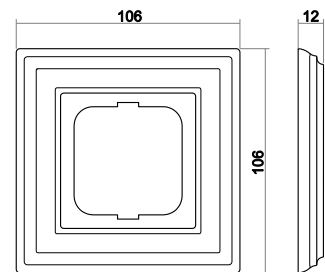

#### Dimensions

Rocker cover	63 mm x 63 mm
Cover frame, 1gang	106 mm x 106 mm
Installation depth for flush-mounted inserts	For flush-mounted boxes according to DIN 49073-1
Mounting height for switches	17 mm
Mounting height for socket outlets	13 mm

## Dimensional drawings of selected articles

Switch, 1gang

Socket outlet, 1gang

Cover frame, 1gang

Cover frame, 2gang

Cover frame, 3gang

Cover frame, 4gang

Cover frame, 5gang