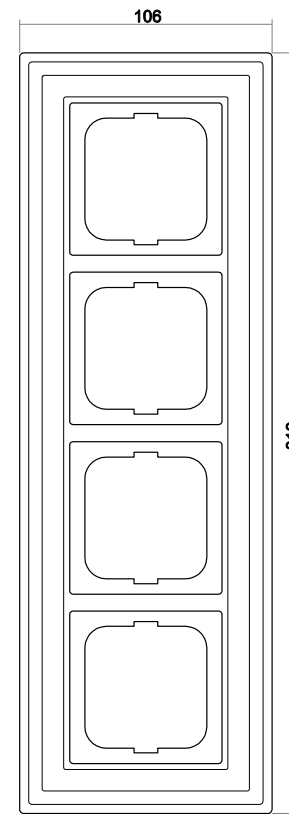

#### Dimensions

Rocker cover	63 mm x 63 mm
Cover frame, 1gang	106 mm x 106 mm
Installation depth for flush-mounted inserts	For flush-mounted boxes according to DIN 49073-1
Mounting height for switches	17 mm
Mounting height for socket outlets	13 mm

## Dimensional drawings of selected articles

Switch, 1gang

Socket outlet, 1gang

Cover frame, 1gang

Cover frame, 2gang

Cover frame, 3gang

Cover frame, 4gang

Cover frame, 5gang