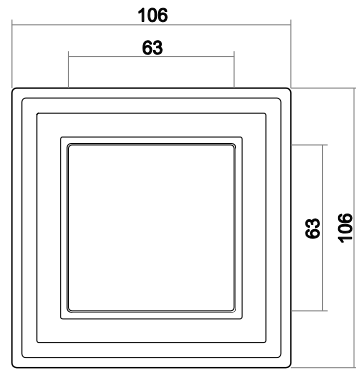

Dimensional drawings of selected articles

Switch, 1gang