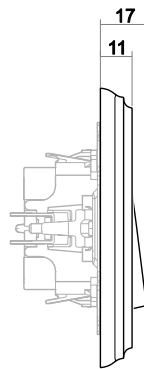

#### Dimensions

Rocker cover	63 mm x 63 mm
Cover frame, 1gang	106 mm x 106 mm
Installation depth for flush-mounted inserts	For flush-mounted boxes according to DIN 49073-1
Mounting height for switches	17 mm
Mounting height for socket outlets	13 mm

## Dimensional drawings of selected articles

Switch, 1gang

Socket outlet, 1gang

Cover frame, 1gang

Cover frame, 2gang

Cover frame, 3gang

Cover frame, 4gang

Cover frame, 5gang