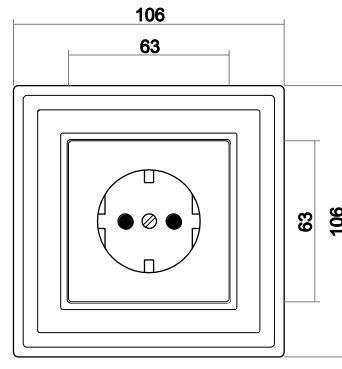

#### Dimensions

Rocker cover	63 mm x 63 mm
Cover frame, 1gang	106 mm x 106 mm
Installation depth for flush-mounted inserts	For flush-mounted boxes according to DIN 49073-1
Mounting height for switches	17 mm
Mounting height for socket outlets	13 mm

## Dimensional drawings of selected articles

Switch, 1gang

Socket outlet, 1gang

Cover frame, 1gang

Cover frame, 2gang

Cover frame, 3gang

Cover frame, 4gang

Cover frame, 5gang