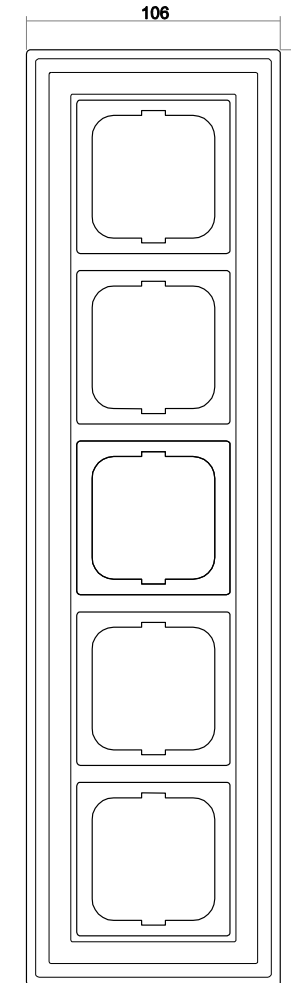

#### Dimensions

Rocker cover	63 mm x 63 mm
Cover frame, 1gang	106 mm x 106 mm
Installation depth for flush-mounted inserts	For flush-mounted boxes according to DIN 49073-1
Mounting height for switches	17 mm
Mounting height for socket outlets	13 mm

## Dimensional drawings of selected articles

Switch, 1gang

Socket outlet, 1gang

Cover frame, 1gang

Cover frame, 2gang

Cover frame, 3gang

Cover frame, 4gang

Cover frame, 5gang