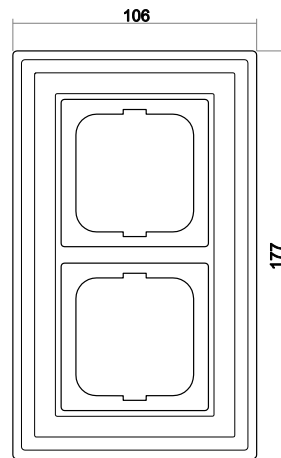

#### Dimensions

Rocker cover	63 mm x 63 mm
Cover frame, 1gang	106 mm x 106 mm
Installation depth for flush-mounted inserts	For flush-mounted boxes according to DIN 49073-1
Mounting height for switches	17 mm
Mounting height for socket outlets	13 mm

## Dimensional drawings of selected articles

Switch, 1gang

Socket outlet, 1gang

Cover frame, 1gang

Cover frame, 2gang

Cover frame, 3gang

Cover frame, 4gang

Cover frame, 5gang