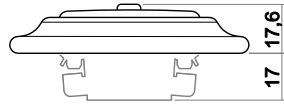

### Dimensions

Frame	Ø 87 mm
Installation depth for flush-mounted inserts	For flush-mounted boxes according to DIN 49073-1 (unless specified otherwise)
Mounting height for switches	17.6 mm
Mounting height for socket outlets	15.1 mm

Communication outlets Decento®  
Colour: Studio white

Dimensional drawings of selected articles

2gang switch

Switch / socket outlet combination

Antenna socket

Telephone socket

Blind push-button

Switch, 1gang