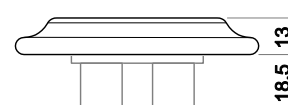

### Dimensions

Frame	Ø 87 mm
Installation depth for flush-mounted inserts	For flush-mounted boxes according to DIN 49073-1 (unless specified otherwise)
Mounting height for switches	17.6 mm
Mounting height for socket outlets	15.1 mm

Communication outlets Decento®  
Colour: Studio white

Dimensional drawings of selected articles

2gang switch

Switch / socket outlet combination

Antenna socket

Telephone socket

Blind push-button

Switch, 1gang