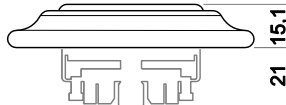

### Dimensions

Frame	Ø 87 mm
Installation depth for flush-mounted inserts	For flush-mounted boxes according to DIN 49073-1 (unless specified otherwise)
Mounting height for switches	17.6 mm
Mounting height for socket outlets	15.1 mm

Communication outlets Decento®  
Colour: Studio white

Dimensional drawings of selected articles

2gang switch

Switch / socket outlet combination

Antenna socket

Telephone socket

Blind push-button

Switch, 1gang