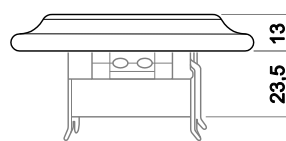

### Dimensions

Frame	Ø 87 mm
Installation depth for flush-mounted inserts	For flush-mounted boxes according to DIN 49073-1 (unless specified otherwise)
Mounting height for switches	17.6 mm
Mounting height for socket outlets	15.1 mm

Communication outlets Decento®  
Colour: Studio white

Dimensional drawings of selected articles

2gang switch

Switch / socket outlet combination

Antenna socket

Telephone socket

Blind push-button

Switch, 1gang