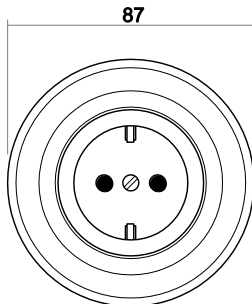

### Dimensions

Frame	Ø 87 mm
Installation depth for flush-mounted inserts	For flush-mounted boxes according to DIN 49073-1 (unless specified otherwise)
Mounting height for switches	17.6 mm
Mounting height for socket outlets	15.1 mm

Communication outlets Decento®  
Colour: Studio white

Dimensional drawings of selected articles

2gang switch

Switch / socket outlet combination

Antenna socket

Telephone socket

Blind push-button

Switch, 1gang