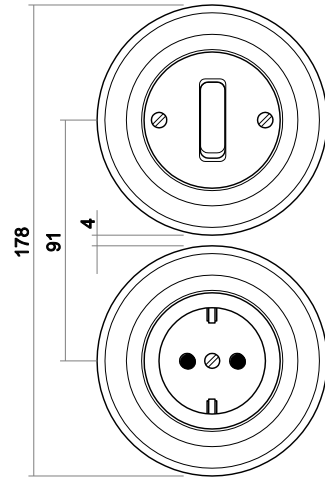

### Dimensions

Frame	Ø 87 mm
Installation depth for flush-mounted inserts	For flush-mounted boxes according to DIN 49073-1 (unless specified otherwise)
Mounting height for switches	17.6 mm
Mounting height for socket outlets	15.1 mm

## Design

Rocker switch Decento®  
Off and 2-way circuit  
Colour: Studio white

Blind push-button Decento®  
Colour: Studio white

SCHUKO® flush-mounted socket outlet Decento®  
Colour: Studio white

Antenna socket insert Decento®  
Colour: Studio white

Communication outlets Decento®  
Colour: Studio white

Dimensional drawings of selected articles

2gang switch

Switch / socket outlet combination

Antenna socket

Telephone socket

Blind push-button

Switch, 1gang