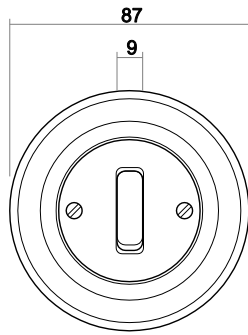

### Dimensions

Frame	Ø 87 mm
Installation depth for flush-mounted inserts	For flush-mounted boxes according to DIN 49073-1 (unless specified otherwise)
Mounting height for switches	17.6 mm
Mounting height for socket outlets	15.1 mm

## Design

Rocker switch Decento®  
Off and 2-way circuit  
Colour: Studio white

Blind push-button Decento®  
Colour: Studio white

SCHUKO® flush-mounted socket outlet Decento®  
Colour: Studio white

Antenna socket insert Decento®  
Colour: Studio white

Communication outlets Decento®  
Colour: Studio white

Dimensional drawings of selected articles

2gang switch

Switch / socket outlet combination

Antenna socket

Telephone socket

Blind push-button

Switch, 1gang