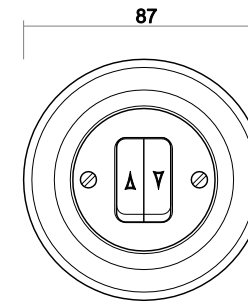

### Dimensions

Frame	Ø 87 mm
Installation depth for flush-mounted inserts	For flush-mounted boxes according to DIN 49073-1 (unless specified otherwise)
Mounting height for switches	17.6 mm
Mounting height for socket outlets	15.1 mm

## Design

Rocker switch Decento®  
Off and 2-way circuit  
Colour: Studio white

Blind push-button Decento®  
Colour: Studio white

SCHUKO® flush-mounted socket outlet Decento®  
Colour: Studio white

Antenna socket insert Decento®  
Colour: Studio white

Communication outlets Decento®  
Colour: Studio white

Dimensional drawings of selected articles

2gang switch

Switch / socket outlet combination

Antenna socket

Telephone socket

Blind push-button

Switch, 1gang

Socket outlet, 1gang

Experiencing the design of the Busch-Jaeger switch ranges with the light switch app. Free download for iOS and Android

Busch-Jaeger Elektro GmbH  
 A member of the ABB group  
 Freisenbergstrasse 2  
 58505 Lüdenscheid,  
 Germany  
 Central sales service:  
 +49 (0)2351-956-1600  
[www.busch-jaeger.de](http://www.busch-jaeger.de)