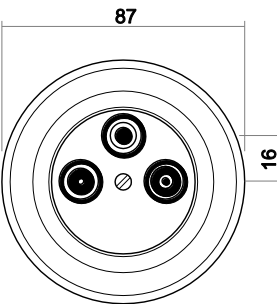

### Dimensions

Frame	Ø 87 mm
Installation depth for flush-mounted inserts	For flush-mounted boxes according to DIN 49073-1 (unless specified otherwise)
Mounting height for switches	17.6 mm
Mounting height for socket outlets	15.1 mm

Communication outlets Decento®  
Colour: Studio white

Dimensional drawings of selected articles

2gang switch

Switch / socket outlet combination

Antenna socket

Telephone socket

Blind push-button

Switch, 1gang