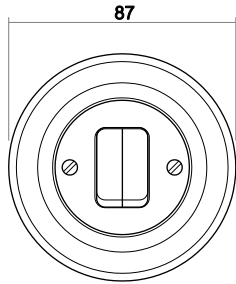

### Dimensions

Frame	Ø 87 mm
Installation depth for flush-mounted inserts	For flush-mounted boxes according to DIN 49073-1 (unless specified otherwise)
Mounting height for switches	17.6 mm
Mounting height for socket outlets	15.1 mm

## Design

Rocker switch Decento®  
Off and 2-way circuit  
Colour: Studio white

Blind push-button Decento®  
Colour: Studio white

SCHUKO® flush-mounted socket outlet Decento®  
Colour: Studio white

Antenna socket insert Decento®  
Colour: Studio white

Communication outlets Decento®  
Colour: Studio white

Dimensional drawings of selected articles

2gang switch

Switch / socket outlet combination

Antenna socket

Telephone socket

Blind push-button

Switch, 1gang