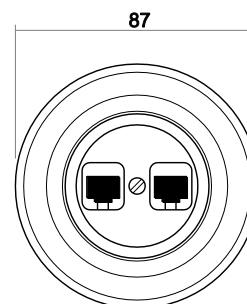

### Dimensions

Frame	Ø 87 mm
Installation depth for flush-mounted inserts	For flush-mounted boxes according to DIN 49073-1 (unless specified otherwise)
Mounting height for switches	17.6 mm
Mounting height for socket outlets	15.1 mm

## Design

Rocker switch Decento®  
Off and 2-way circuit  
Colour: Studio white

Blind push-button Decento®  
Colour: Studio white

SCHUKO® flush-mounted socket outlet Decento®  
Colour: Studio white

Antenna socket insert Decento®  
Colour: Studio white

Communication outlets Decento®  
Colour: Studio white

Dimensional drawings of selected articles

2gang switch

Switch / socket outlet combination

Antenna socket

Telephone socket

Blind push-button

Switch, 1gang