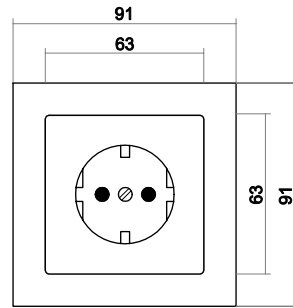

Socket outlet