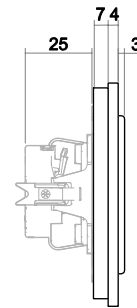

Technical data

Dimensions	
Rocker cover	63 mm x 63 mm
Cover frame, 1gang	91 mm x 91 mm
Installation depth for flush-mounted inserts	For flush-mounted boxes according to DIN 49073-1
Mounting height for switches	10 mm
for socket outlet	14 mm
Protection	IP 20
Operating temperature	-25°C - 40°C
Storage temperature	-25°C - 40°C

Switch

Busch-axcent®

Busch-axcent® flat

Socket outlet

Busch-axcent®

Busch-axcent® flat

Cover frame, 1gang

Cover frame, 2gang

Cover frame, 3gang

Cover frame, 4gang

Cover frame, 5gang

Experiencing the design of the Busch-Jaeger switch ranges with the light switch app. Free download for iOS and Android

Busch-Jaeger Elektro GmbH
A member of the ABB group
Freienbergstrasse 2
58505 Lüdenscheid, Germany
Central sales service:
+49 (0)2351-956-1600
www.busch-jaeger.de