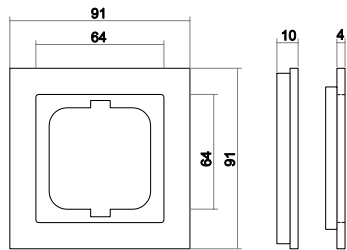

Technical data

Dimensions	
Rocker cover	63 mm x 63 mm
Cover frame, 1gang	91 mm x 91 mm
Installation depth for flush-mounted inserts	For flush-mounted boxes according to DIN 49073-1
Mounting height for switches	10 mm
for socket outlet	14 mm
Protection	IP 20
Operating temperature	-25°C - 40°C
Storage temperature	-25°C - 40°C

Switch

Busch-axcent®

Busch-axcent® flat

Socket outlet

Busch-axcent®

Busch-axcent® flat

Cover frame, 1gang

Cover frame, 2gang