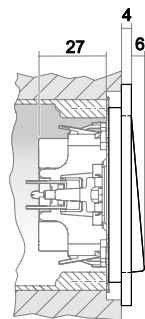

Technical data

Dimensions	
Rocker cover	63 mm x 63 mm
Cover frame, 1gang	91 mm x 91 mm
Installation depth for flush-mounted inserts	For flush-mounted boxes according to DIN 49073-1
Mounting height for switches	10 mm
for socket outlet	14 mm
Protection	IP 20
Operating temperature	-25°C - 40°C
Storage temperature	-25°C - 40°C

Switch

Busch-axcent®

Busch-axcent® flat

Socket outlet

Busch-axcent®

Busch-axcent® flat

Cover frame, 1gang

Cover frame, 2gang