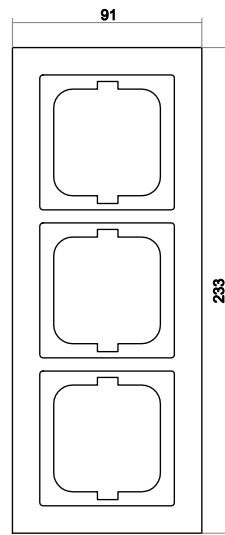

Technical data

Dimensions	
Rocker cover	63 mm x 63 mm
Cover frame, 1gang	91 mm x 91 mm
Installation depth for flush-mounted inserts	For flush-mounted boxes according to DIN 49073-1
Mounting height for switches	10 mm
for socket outlet	14 mm
Protection	IP 20
Operating temperature	-25°C - 40°C
Storage temperature	-25°C - 40°C

Design

Switch/push-button
with closed rocker
Colour: Studio white

2gang switch/double but-
ton with closed rocker
Colour: Ivory white

Busch-Blind control II IR
control element with im-
print Colour: Ivory white

Switch

Busch-axcent®

Busch-axcent® flat

Socket outlet

Busch-axcent®

Busch-axcent® flat

Cover frame, 1gang

Cover frame, 2gang

Cover frame, 3gang

Cover frame, 4gang

Cover frame, 5gang

Experiencing the design of the Busch-Jaeger switch ranges with the light switch app. Free download for iOS and Android

Busch-Jaeger Elektro GmbH
A member of the ABB group
Freienbergstrasse 2
58505 Lüdenscheid, Germany
Central sales service:
+49 (0)2351-956-1600
www.busch-jaeger.de