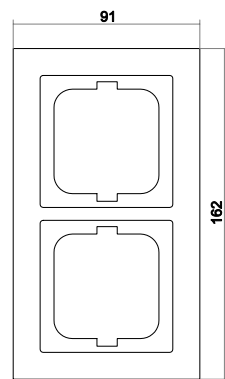

Technical data

Dimensions	
Rocker cover	63 mm x 63 mm
Cover frame, 1gang	91 mm x 91 mm
Installation depth for flush-mounted inserts	For flush-mounted boxes according to DIN 49073-1
Mounting height for switches	10 mm
for socket outlet	14 mm
Protection	IP 20
Operating temperature	-25°C - 40°C
Storage temperature	-25°C - 40°C

Switch

Busch-axcent®

Busch-axcent® flat

Socket outlet

Busch-axcent®

Busch-axcent® flat

Cover frame, 1gang

Cover frame, 2gang