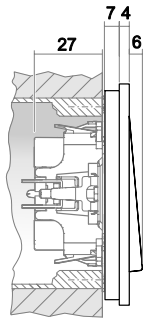

Technical data

Dimensions	
Rocker cover	63 mm x 63 mm
Cover frame, 1gang	91 mm x 91 mm
Installation depth for flush-mounted inserts	For flush-mounted boxes according to DIN 49073-1
Mounting height for switches	10 mm
for socket outlet	14 mm
Protection	IP 20
Operating temperature	-25°C - 40°C
Storage temperature	-25°C - 40°C

Busch-Comfort switch
with light for orientation
Colour: Studio white

Busch-Dimmer® with ro-
tary knob and glow lamp
Colour: Studio white

SCHUKO® socket outlet
Colour: Ivory white

Dimensional drawings of selected articles

Switch

Busch-axcent®

Busch-axcent® flat

Socket outlet

Busch-axcent®

Busch-axcent® flat

Cover frame, 1gang

Cover frame, 2gang