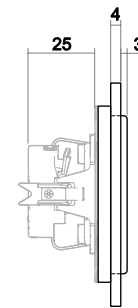

Technical data

Dimensions	
Rocker cover	63 mm x 63 mm
Cover frame, 1gang	91 mm x 91 mm
Installation depth for flush-mounted inserts	For flush-mounted boxes according to DIN 49073-1
Mounting height for switches	10 mm
for socket outlet	14 mm
Protection	IP 20
Operating temperature	-25°C - 40°C
Storage temperature	-25°C - 40°C

Switch

Busch-axcent®

Busch-axcent® flat

Socket outlet

Busch-axcent®

Busch-axcent® flat

Cover frame, 1gang

Cover frame, 2gang