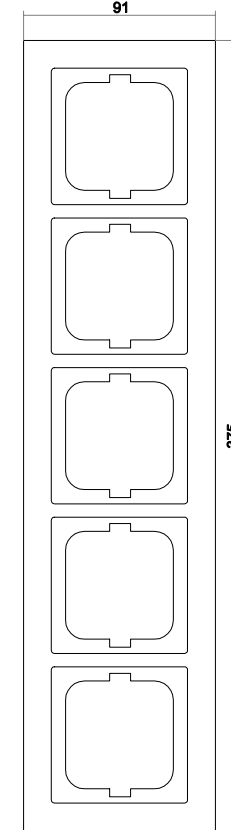

Flush-mounted switch range

Busch-axcent® / Busch-axcent® flat

Overview of colours

Studio white (-84)
With cover frame
white (-284)
Rocker similar to
RAL 9016

Studio white (-84)
With cover frame
maison-beige (-299)
Cover frame similar
to NCS S 3005-Y20R

Technical data

Dimensions	
Rocker cover	63 mm x 63 mm
Cover frame, 1gang	91 mm x 91 mm
Installation depth for flush-mounted inserts	For flush-mounted boxes according to DIN 49073-1
Mounting height for switches	10 mm
for socket outlet	14 mm
Protection	IP 20
Operating temperature	-25°C - 40°C
Storage temperature	-25°C - 40°C

Switch

Busch-axcent®

Busch-axcent® flat

Socket outlet

Busch-axcent®

Busch-axcent® flat

Cover frame, 1gang

Cover frame, 2gang

Cover frame, 3gang

Cover frame, 4gang

Cover frame, 5gang

Experiencing the design of the Busch-Jaeger switch ranges with the light switch app. Free download for iOS and Android

Busch-Jaeger Elektro GmbH
A member of the ABB group
Freienbergstrasse 2
58505 Lüdenscheid, Germany
Central sales service:
+49 (0)2351-956-1600
www.busch-jaeger.de