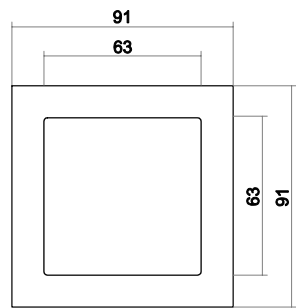

Dimensional drawings of selected articles

Switch