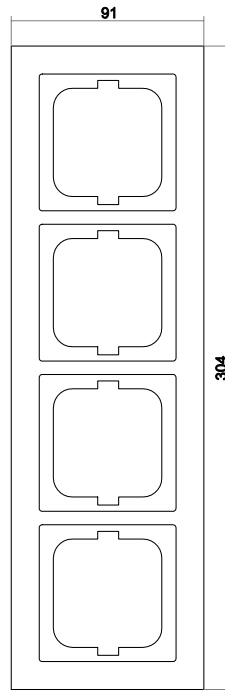

Cover frame, 4gang