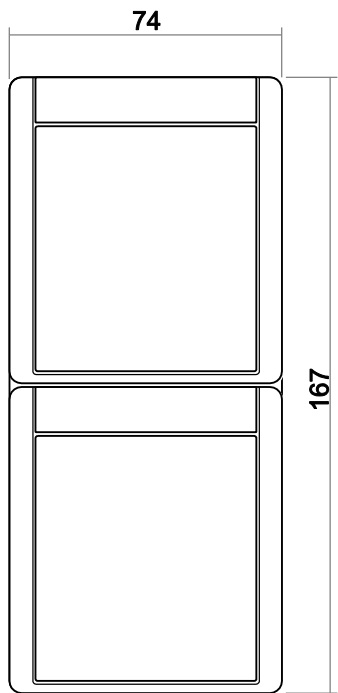

#### Dimensions

Rocker cover	74 mm x 83 mm
Mounting height for switches	55 mm
Mounting height for socket outlets	55 mm

### Design

Switch/push-button  
Colour: White

Blind/rocker switch with imprint and labelling field  
Colour: White

SCHUKO® socket outlet with hinged lid  
Colour: White

Rocker switch with transparent spherical cap  
Colour: Grey/blue-green

Blind/rocker switch with imprint, labelling field and profile half cylinder  
Colour: Grey/blue-green

Blind/rocker switch with imprint, labelling field and profile half cylinder  
Colour: Grey/blue-green

Dimensional drawings of selected articles

Switch

Socket outlet, 1gang

Switch, 2gang vertical

Socket outlet, 2gang horizontal

Dimensional drawings of selected articles

Surface-mounted box, 1gang horizontal

Surface-mounted box, 1gang vertical