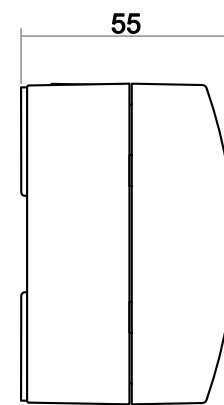

#### Dimensions

Rocker cover	74 mm x 83 mm
Mounting height for switches	55 mm
Mounting height for socket outlets	55 mm

Blind/rocker switch with imprint, labelling field and profile half cylinder  
Colour: Grey/blue-green

Blind/rocker switch with imprint, labelling field and profile half cylinder  
Colour: Grey/blue-green

Dimensional drawings of selected articles

Switch

Socket outlet, 1gang

Switch, 2gang vertical

Socket outlet, 2gang horizontal

Dimensional drawings of selected articles

Surface-mounted box, 1gang horizontal

Surface-mounted box, 1gang vertical