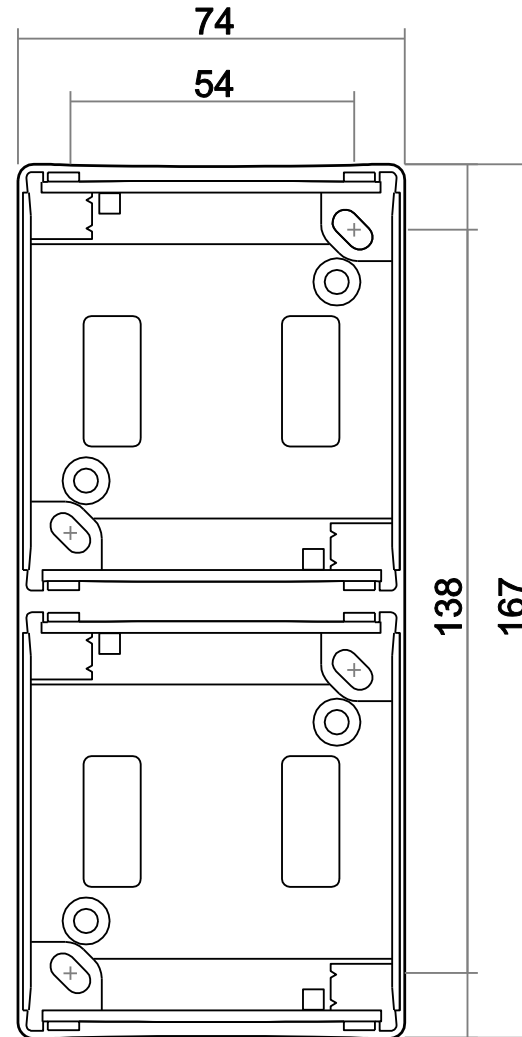

#### Dimensions

Rocker cover	74 mm x 83 mm
Mounting height for switches	55 mm
Mounting height for socket outlets	55 mm

Blind/rocker switch with imprint, labelling field and profile half cylinder  
Colour: Grey/blue-green

Blind/rocker switch with imprint, labelling field and profile half cylinder  
Colour: Grey/blue-green

Dimensional drawings of selected articles

Switch

Socket outlet, 1gang

Switch, 2gang vertical

Socket outlet, 2gang horizontal

Dimensional drawings of selected articles

Surface-mounted box, 1gang horizontal

Surface-mounted box, 1gang vertical