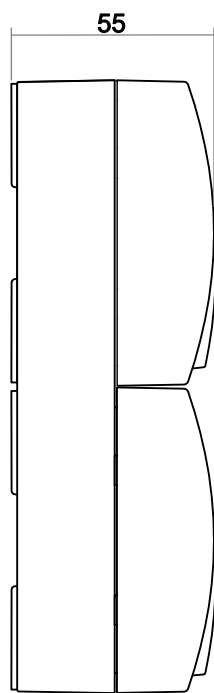

#### Dimensions

Rocker cover	74 mm x 83 mm
Mounting height for switches	55 mm
Mounting height for socket outlets	55 mm

### Design

Switch/push-button  
Colour: White

Blind/rocker switch with imprint and labelling field  
Colour: White

SCHUKO® socket outlet with hinged lid  
Colour: White

Rocker switch with transparent spherical cap  
Colour: Grey/blue-green

Blind/rocker switch with imprint, labelling field and profile half cylinder  
Colour: Grey/blue-green

Blind/rocker switch with imprint, labelling field and profile half cylinder  
Colour: Grey/blue-green

Dimensional drawings of selected articles

Switch

Socket outlet, 1gang

Switch, 2gang vertical

Socket outlet, 2gang horizontal

Dimensional drawings of selected articles

Surface-mounted box, 1gang horizontal

Surface-mounted box, 1gang vertical