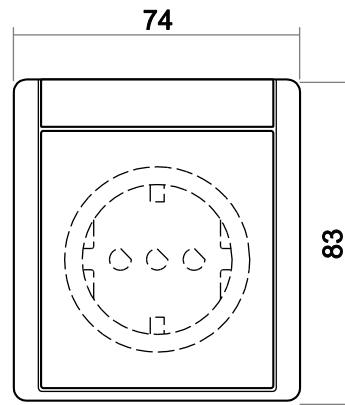

#### Dimensions

Rocker cover	74 mm x 83 mm
Mounting height for switches	55 mm
Mounting height for socket outlets	55 mm

Blind/rocker switch with imprint, labelling field and profile half cylinder  
Colour: Grey/blue-green

Blind/rocker switch with imprint, labelling field and profile half cylinder  
Colour: Grey/blue-green

Dimensional drawings of selected articles

Switch

Socket outlet, 1gang

Switch, 2gang vertical

Socket outlet, 2gang horizontal

Dimensional drawings of selected articles

Surface-mounted box, 1gang horizontal

Surface-mounted box, 1gang vertical