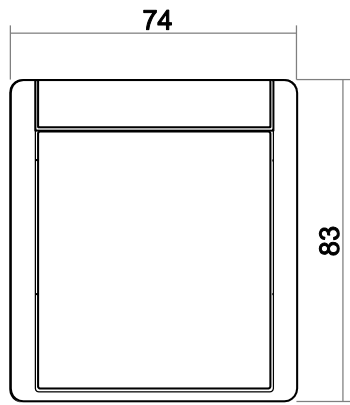

#### Dimensions

Rocker cover	74 mm x 83 mm
Mounting height for switches	55 mm
Mounting height for socket outlets	55 mm

### Design

Switch/push-button  
Colour: White

Blind/rocker switch with imprint and labelling field  
Colour: White

SCHUKO® socket outlet with hinged lid  
Colour: White

Rocker switch with transparent spherical cap  
Colour: Grey/blue-green

Dimensional drawings of selected articles

Switch

Socket outlet, 1gang

Switch, 2gang vertical

Socket outlet, 2gang horizontal

Dimensional drawings of selected articles

Surface-mounted box, 1gang horizontal

Surface-mounted box, 1gang vertical