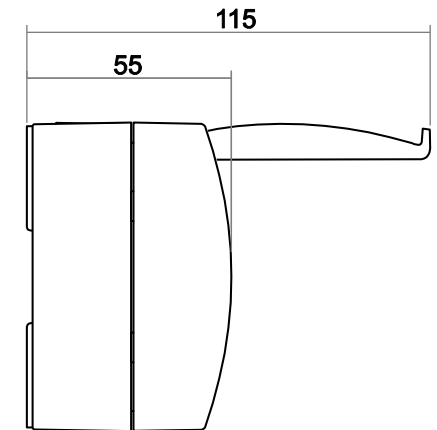

#### Dimensions

Rocker cover	74 mm x 83 mm
Mounting height for switches	55 mm
Mounting height for socket outlets	55 mm

Blind/rocker switch with imprint, labelling field and profile half cylinder  
Colour: Grey/blue-green

Blind/rocker switch with imprint, labelling field and profile half cylinder  
Colour: Grey/blue-green

Dimensional drawings of selected articles

Switch

Socket outlet, 1gang

Switch, 2gang vertical

Socket outlet, 2gang horizontal

Dimensional drawings of selected articles

Surface-mounted box, 1gang horizontal

Surface-mounted box, 1gang vertical