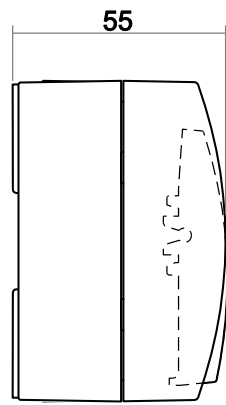

#### Dimensions

Rocker cover	74 mm x 83 mm
Mounting height for switches	55 mm
Mounting height for socket outlets	55 mm

Blind/rocker switch with imprint, labelling field and profile half cylinder  
Colour: Grey/blue-green

Blind/rocker switch with imprint, labelling field and profile half cylinder  
Colour: Grey/blue-green

Dimensional drawings of selected articles

Switch

Socket outlet, 1gang

Switch, 2gang vertical

Socket outlet, 2gang horizontal

Dimensional drawings of selected articles

Surface-mounted box, 1gang horizontal

Surface-mounted box, 1gang vertical