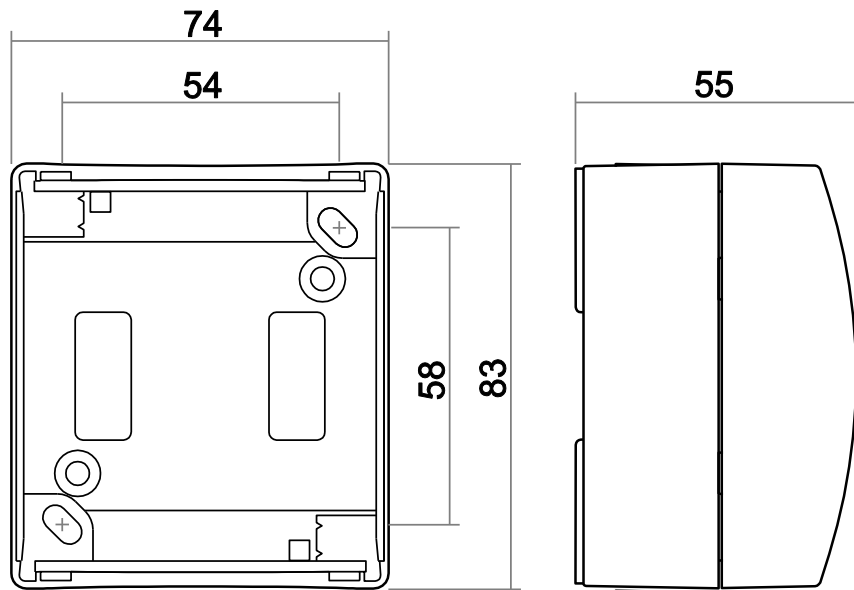

#### Dimensions

Rocker cover	74 mm x 83 mm
Mounting height for switches	55 mm
Mounting height for socket outlets	55 mm

Blind/rocker switch with imprint, labelling field and profile half cylinder  
Colour: Grey/blue-green

Blind/rocker switch with imprint, labelling field and profile half cylinder  
Colour: Grey/blue-green

Dimensional drawings of selected articles

Switch

Socket outlet, 1gang

Switch, 2gang vertical

Socket outlet, 2gang horizontal

Dimensional drawings of selected articles

Surface-mounted box, 1gang horizontal

Surface-mounted box, 1gang vertical