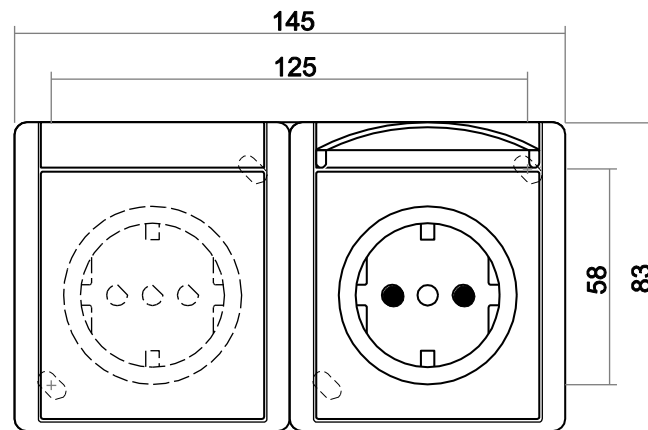

#### Dimensions

Rocker cover	74 mm x 83 mm
Mounting height for switches	55 mm
Mounting height for socket outlets	55 mm

Blind/rocker switch with imprint, labelling field and profile half cylinder  
Colour: Grey/blue-green

Blind/rocker switch with imprint, labelling field and profile half cylinder  
Colour: Grey/blue-green

Dimensional drawings of selected articles

Switch

Socket outlet, 1gang

Switch, 2gang vertical

Socket outlet, 2gang horizontal

Dimensional drawings of selected articles

Surface-mounted box, 1gang horizontal

Surface-mounted box, 1gang vertical