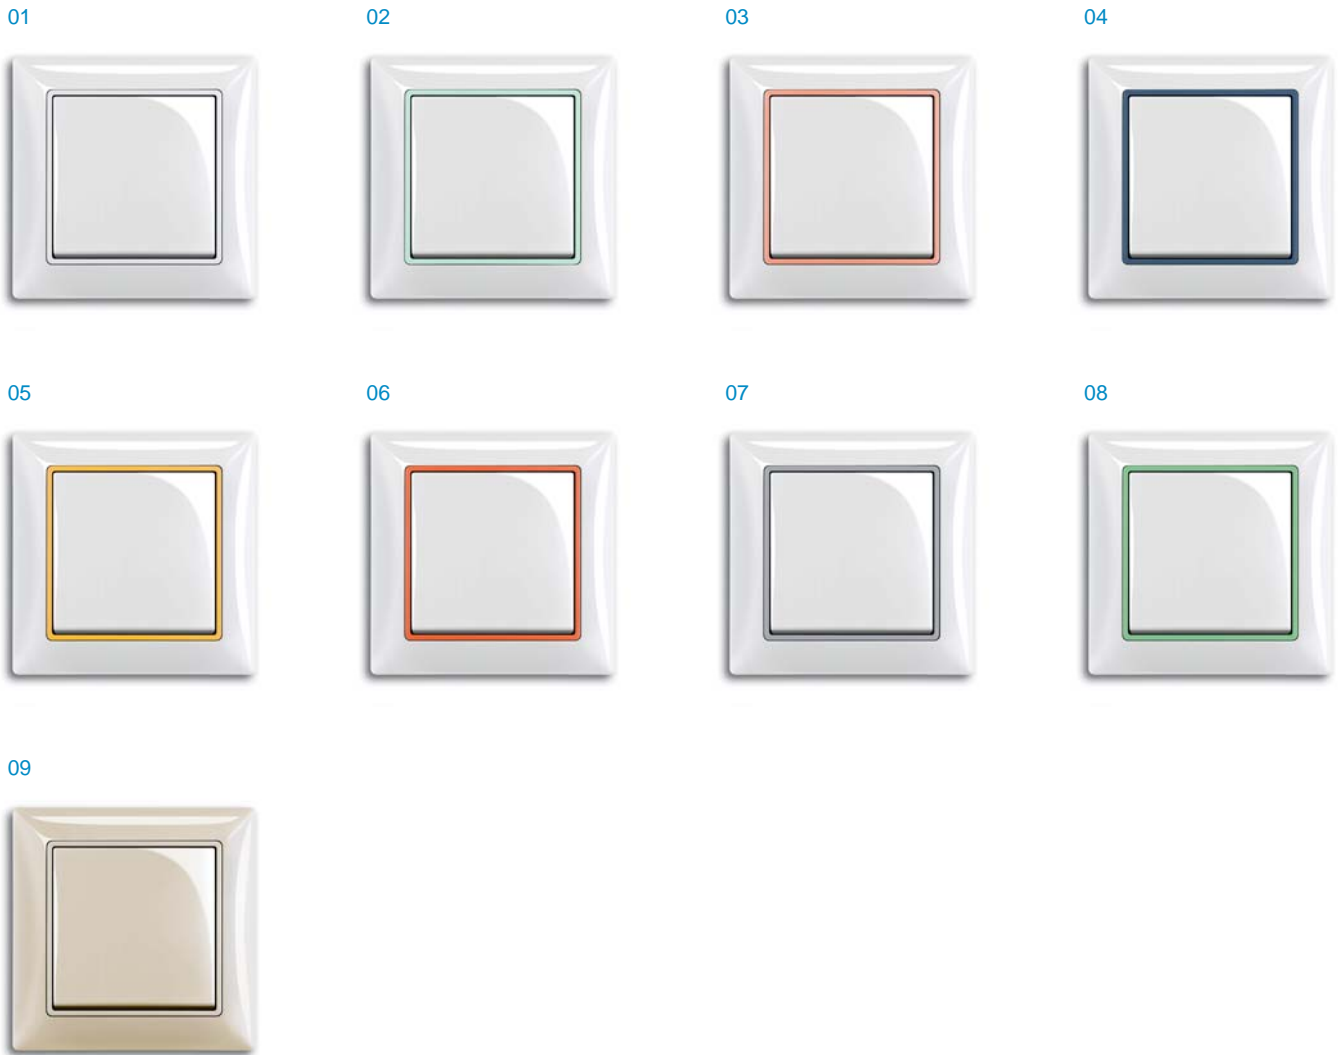

### Design

**TrendLine.** Setting the tone. Enjoying aesthetics.

- 01 chalet-white (-96) with cover frame chalet-white (-96)
- 02 chalet-white (-96) with cover frame maison-beige (-99)
- 03 château-black (-95) with cover frame bistro-blue (-98)
- 04 chalet-white (-96) with cover frame entrée-grey (-91)
- 05 château-black (-95) with cover frame foyer-red (-97)
- 06 chalet-white (-96) with cover frame château-black (-95)
- 07 champagne (-93) with cover frame champagne (-93)

## Design

BasicLine. Personal taste. Consistently visualized.

01 alpine white (-94) / alpine white (-94)

02 alpine white (-94) / luminous (-907)

03 alpine white (-94) / apricot (-906)

04 alpine white (-94) / blue (-901)