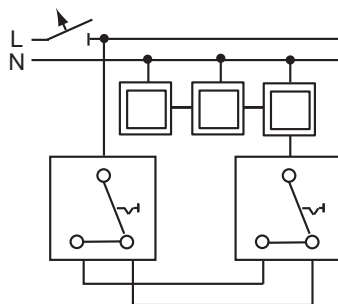

Information

Pictograms can be inserted for orientation. This offers orientation twice: on the one hand, one is informed, and, on the other hand, basic illumination is available at night.

Connection diagrams

Standard connection with off-switch
(switch without contact-parallel illumination)

Alternative connection with two-way switches
(switches without contact-parallel illumination)

2067/11U + 2067/12 U
Service switch for reduction of light intensity
(100% and 25%)

Vertical range of products

Busch-iceLight® completely blends with the switch ranges **solo**®, **future**® linear, **carat**® und **Busch-axcent**®. The inserts are available in 9 different grids and decors. The pictogram are available in 30 different designs.