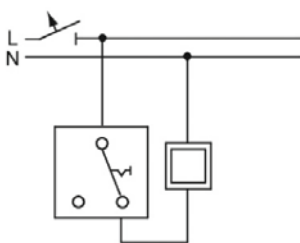

03 Busch-iceLight® - Wall module Orientation

Technical Data

LED flush-type insert 2067/11 U	LED flush-type insert 2067/12 U	LED flush-type insert 2067/13 U Night light	LED flush-type insert 2067/14 U Night light
Warm white 2700K	Neutral white 4000K Mains voltage (primary): 230 V ~ +/- 10%, 50/60 Hz Mains voltage (secondary): SELV LED power consumption: 350 mA System power consumption: 5 W Protection: IP 20	Warm white 3000K	Cold white 6500K Mains voltage (primary): 230 V ~ +/- 10%, 50/60 Hz Mains voltage (secondary): SELV LED power consumption: 40 mA System power consumption: 0,15 W Protection: IP 20
Wall module 2068/11-xxx	Wall module 2068/14-xxx Info light	Ceiling module 2068/2xxx	Insert 2144-19
1 Light direction	5 Light directions	1 Light direction	Additional decor or pictogram inserts for the wall modules can be ordered separately.

Applications

Ambience

The matching atmosphere in the bathroom is created by the ceiling light. The lighting can be switched on prior to or after the film as a soft basic light.

Orientation

Busch-iceLight® offers orientation in the dark. The light module with one light direction, which shines downward, is mounted 30 cm above floor height. The path can be illuminated by using several light modules.

Information

Pictograms can be inserted for orientation. This offers orientation twice: on the one hand, one is informed, and, on the other hand, basic illumination is available at night.

Connection diagrams

Standard connection with off-switch
(switch without contact-parallel illumination)

Alternative connection with two-way switches
(switches without contact-parallel illumination)

2067/11U + 2067/12 U
Service switch for reduction of light intensity
(100% and 25%)