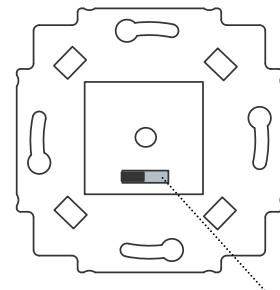

Applications

Ambience

The matching atmosphere in the bathroom is created by the ceiling light. The lighting can be switched on prior to or after the film as a soft basic light.

Orientation

Busch-iceLight® offers orientation in the dark. The light module with one light direction, which shines downward, is mounted 30 cm above floor height. The path can be illuminated by using several light modules.

Information

Pictograms can be inserted for orientation. This offers orientation twice: on the one hand, one is informed, and, on the other hand, basic illumination is available at night.

Connection diagrams

Standard connection with off-switch
(switch without contact-parallel illumination)

Alternative connection with two-way switches
(switches without contact-parallel illumination)

2067/11U + 2067/12 U
Service switch for reduction of light intensity
(100% and 25%)