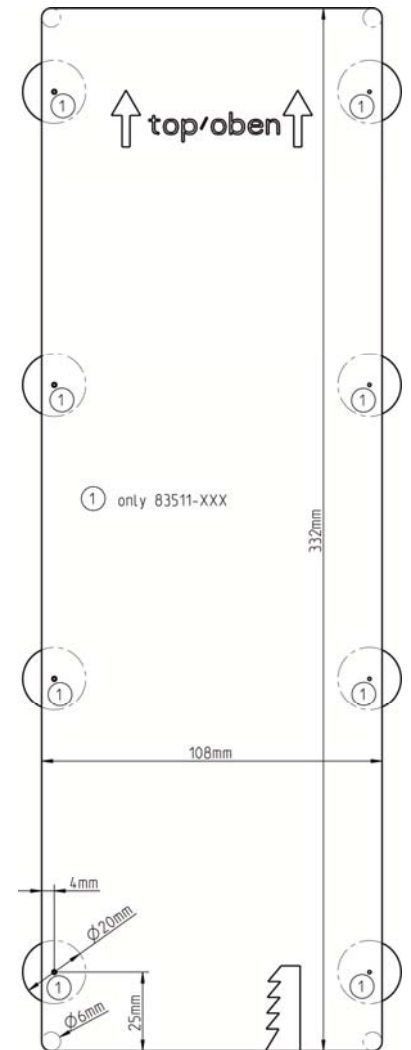

This makes **ABB-Welcome** ideal for use in new buildings as well as the later integration during modernization of all types of real estate.

Dimensional drawings

Flush-mounted installation box, size 1/2

Flush-mounted installation box, size 1/3

Flush-mounted installation box, size 1/4

Flush-mounted installation box, size 2/3

Technical Data

Outdoor Stations
Protection class (device): IP 44

Indoor Stations
Protection class (device): IP 30

Accessories

Flush-mounted installation box, size 1/2
Flush-mounted installation box, size 1/3
Flush-mounted installation box, size 1/4
Flush-mounted installation box, size 2/3
Cavity wall set
Mounting accessory, size 1/x
Mounting accessory, size 2/x
Surface-mounted installation box, size 1/2
Surface-mounted installation box, size 1/3
Surface-mounted installation box, size 1/4
Surface-mounted installation box, size 2/3
Labelling sheet DIN A4