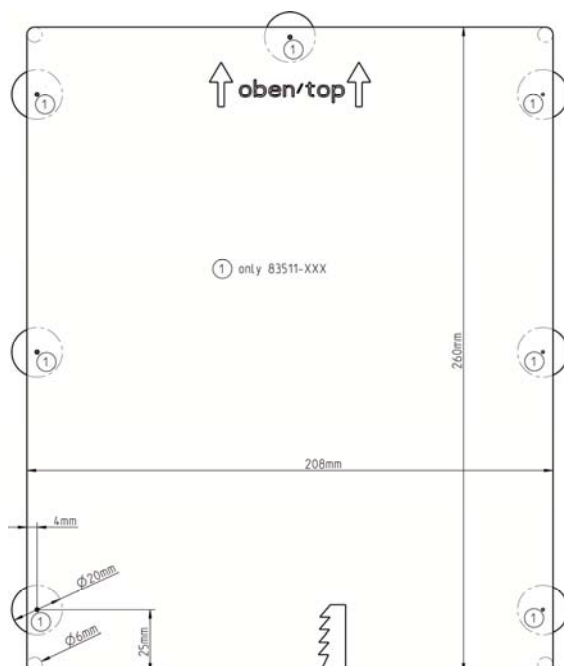

This makes **ABB-Welcome** ideal for use in new buildings as well as the later integration during modernization of all types of real estate.

Dimensional drawings

Flush-mounted installation box, size 1/2

Flush-mounted installation box, size 1/3

Flush-mounted installation box, size 1/4

Flush-mounted installation box, size 2/3

Technical Data

Outdoor Stations
Protection class (device): IP 44

Indoor Stations
Protection class (device): IP 30