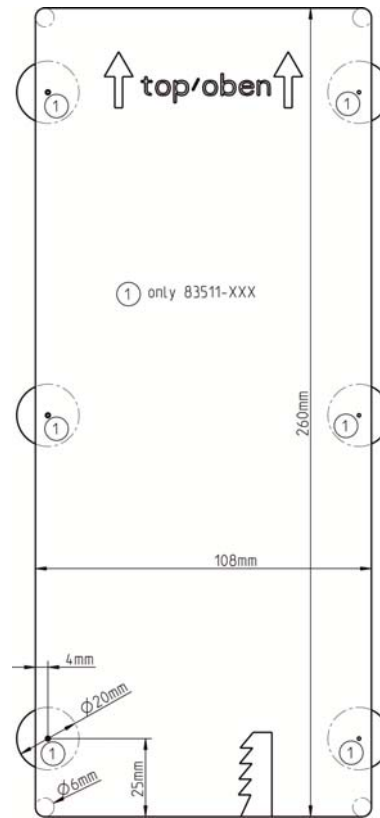

Flush-mounted installation box, size 1/3