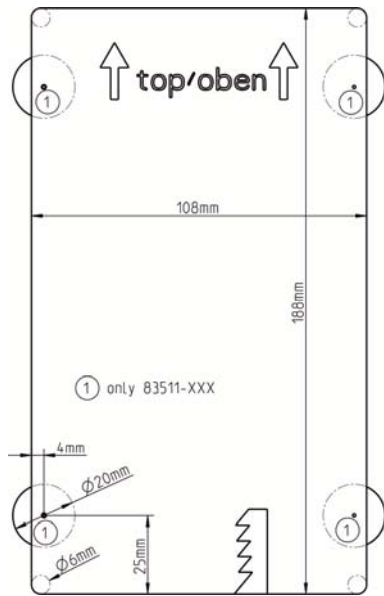

Flush-mounted installation box, size 1/3

Flush-mounted installation box, size 1/4

Flush-mounted installation box, size 2/3

Technical Data

Outdoor Stations
Protection class (device): IP 44

Indoor Stations
Protection class (device): IP 30