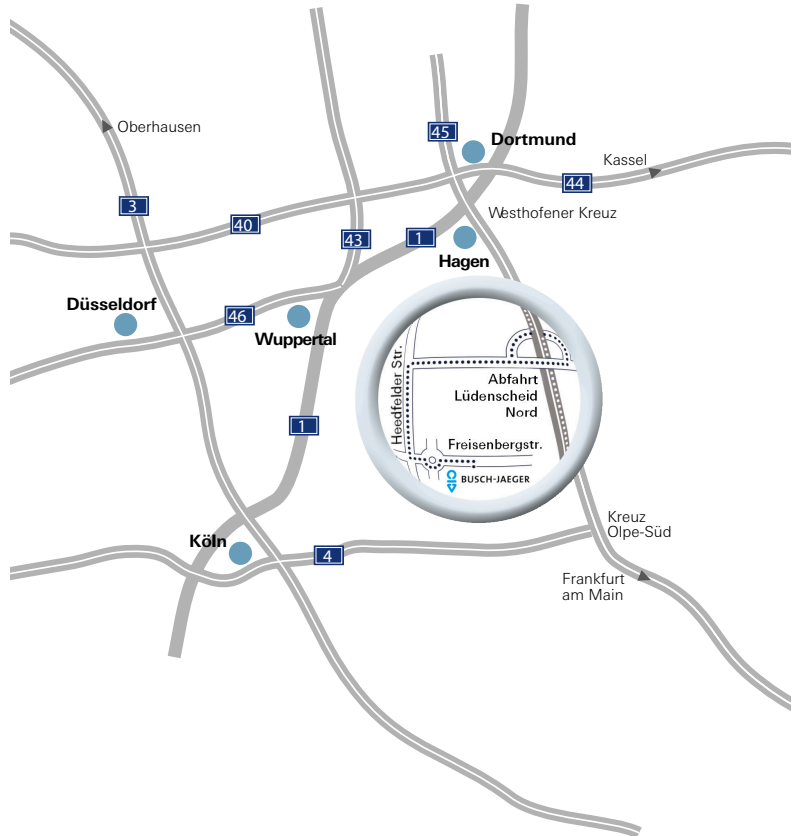

Journey to BUSCH-JAEGER in Lüdenscheid

This is how you reach us:

- Autobahn (Motorway) A 45 „Sauerlandlinie“
→ Exit Lüdenscheid-Nord.
- Keep to the right at the exit
→ In the direction of Lüdenscheid
- Turn left at the first traffic lights
→ In the direction of Lüdenscheid
- Turn left at the next traffic lights
→ approx. 500 m through the roundabout, straight into the „Freisenberg“ industrial area, Freisenbergstr. 2
- You have reached your destination.

Busch-Jaeger Elektro GmbH

Postfach
58505 Lüdenscheid

Freisenbergstraße 2
58513 Lüdenscheid
Phone: 02351 956-0

www.busch-jaeger.de
info.bje@de.abb.com

Duration of journey by CAR

Hagen	approx. 20 Min.
Dortmund	approx. 30 Min.
Köln	approx. 70 Min.
Düsseldorf	approx. 75 Min.