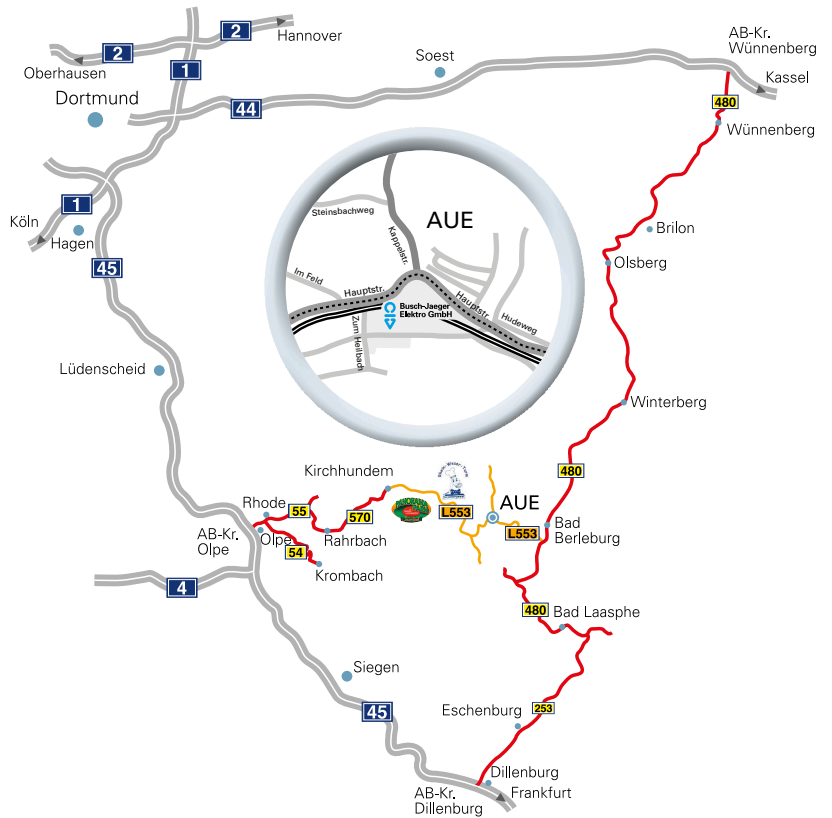

Journey to BUSCH-JAEGER in Aue

This is how you reach us:

- Autobahn (Motorway) A 45 „Sauerlandlinie“
→ Exit Olpe junction.
- From the exit onto the B55
→ In the direction of Meschede, Winterberg
- Follow the B 55
→ Until Bad Berleburg-Aue
- You have reached your destination.

Busch-Jaeger Elektro GmbH
Hauptstr. 49
57319 Bad Berleburg (Aue)
Phone: 02759 942-0

www.busch-jaeger.de
info.bje@de.abb.com

Duration of journey by CAR

Hagen	approx. 100 Min.
Dortmund	approx. 110 Min.
Köln	approx. 105 Min.
Düsseldorf	approx. 130 Min.